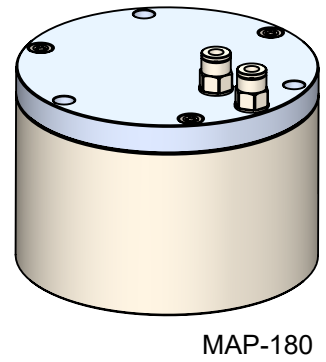

Pneumatically Actuated Ixtur Magnets

Lifting capacity ranges from 6 kg to 180 kg

Lifting capacity ranges
from 6 kg to 180 kg

MAP-6

MAP-40

MAP-120R

MAP-180

MRP-30F