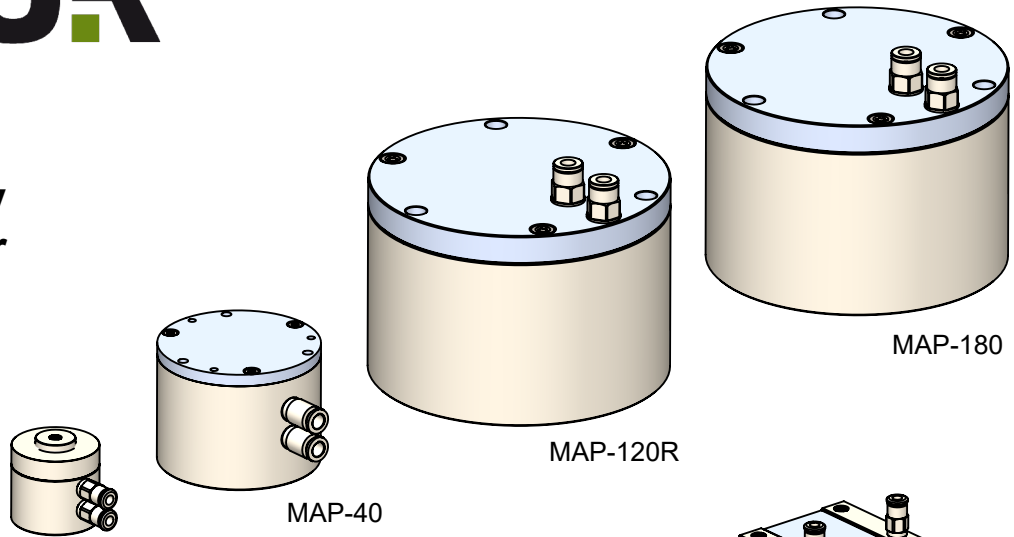

Pneumatically Actuated Ixtur Magnets

Lifting capacity ranges from 6 kg to 180 kg

Lifting capacity ranges
from 6 kg to 180 kg

MAP-6

MAP-40

MAP-120R

MAP-180

MRP-30F

MRP-31F
MRP-31FK

MRP-46
MRP-42K

MRP-20NK

MRP-28NK

MRP-100NK

MRP-130F

MRP-170
MRP-170K