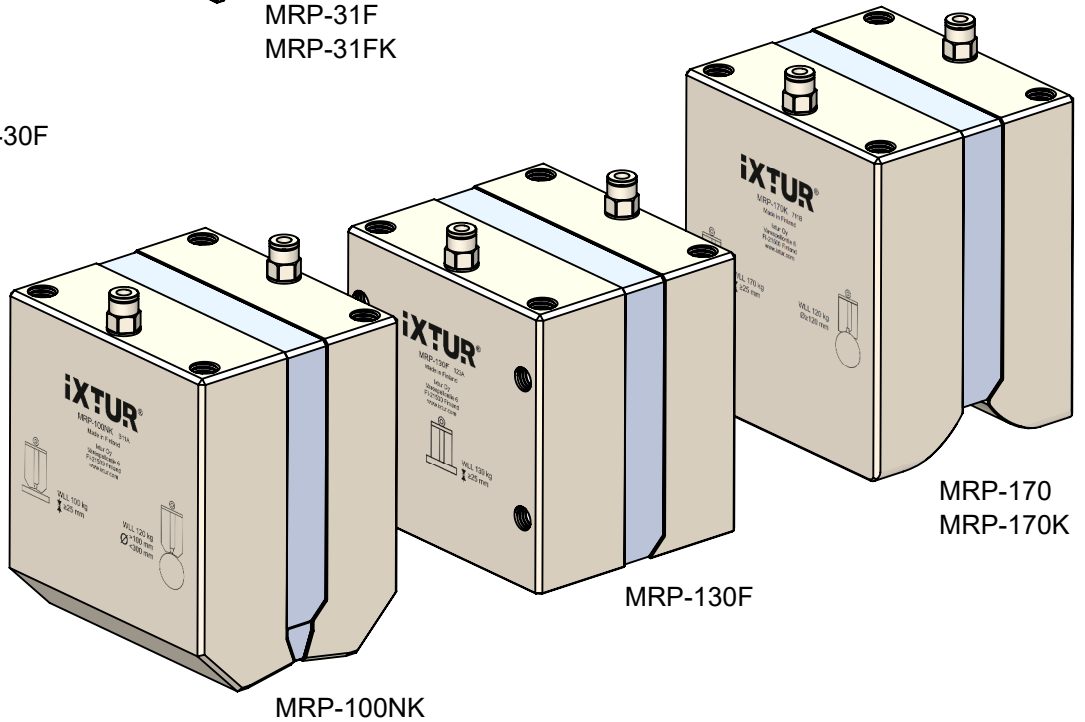

Pneumatically Actuated Ixtur Magnets

Lifting capacity ranges from 6 kg to 180 kg

Lifting capacity ranges
from 6 kg to 180 kg

MAP-6

MAP-40

MAP-120R

MAP-180

MRP-30F

MRP-31F
MRP-31FK

MRP-46
MRP-42K

MRP-20NK

MRP-28NK

MRP-100NK

MRP-130F

MRP-170
MRP-170K