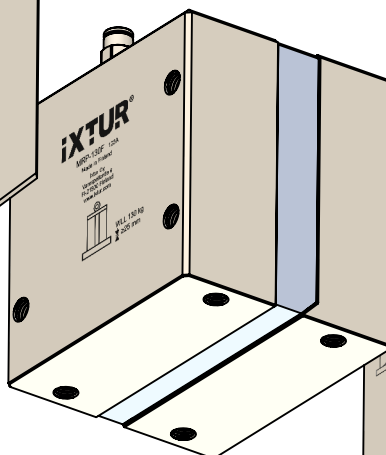

Pneumatically Actuated Ixtur Magnets

Lifting capacity ranges from 6 kg to 180 kg

Lifting capacity ranges
from 6 kg to 180 kg

MAP-6

MAP-40

MAP-120R

MAP-180

MRP-30F

MRP-31F
MRP-31FK

MRP-46
MRP-42K

MRP-20NK

MRP-28NK

MRP-100NK

MRP-130F

MRP-170
MRP-170K