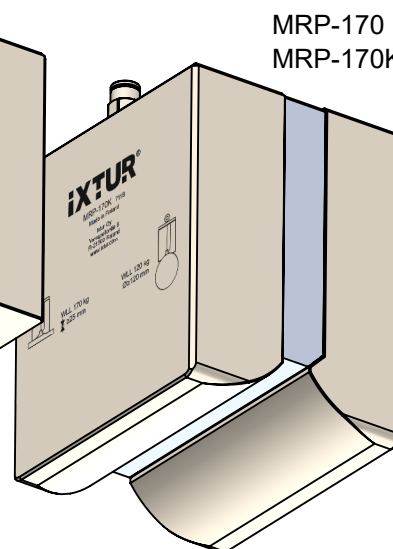

Pneumatically Actuated Ixtur Magnets

Lifting capacity ranges from 6 kg to 180 kg

Lifting capacity ranges
from 6 kg to 180 kg

MAP-6

MAP-40

MAP-120R

MAP-180

MRP-30F

MRP-31F
MRP-31FK

MRP-46
MRP-42K

MRP-20NK

MRP-28NK

MRP-100NK

MRP-130F

MRP-170
MRP-170K