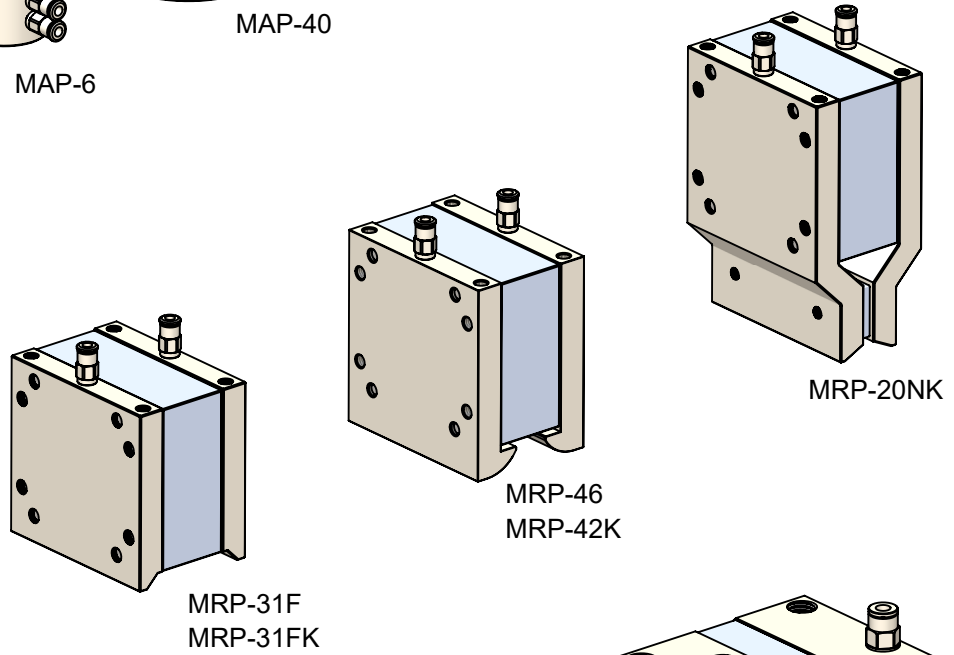

Pneumatically Actuated Ixtur Magnets

Lifting capacity ranges from 6 kg to 180 kg

Lifting capacity ranges
from 6 kg to 180 kg

MAP-6

MAP-40

MAP-120R

MAP-180

MRP-30F